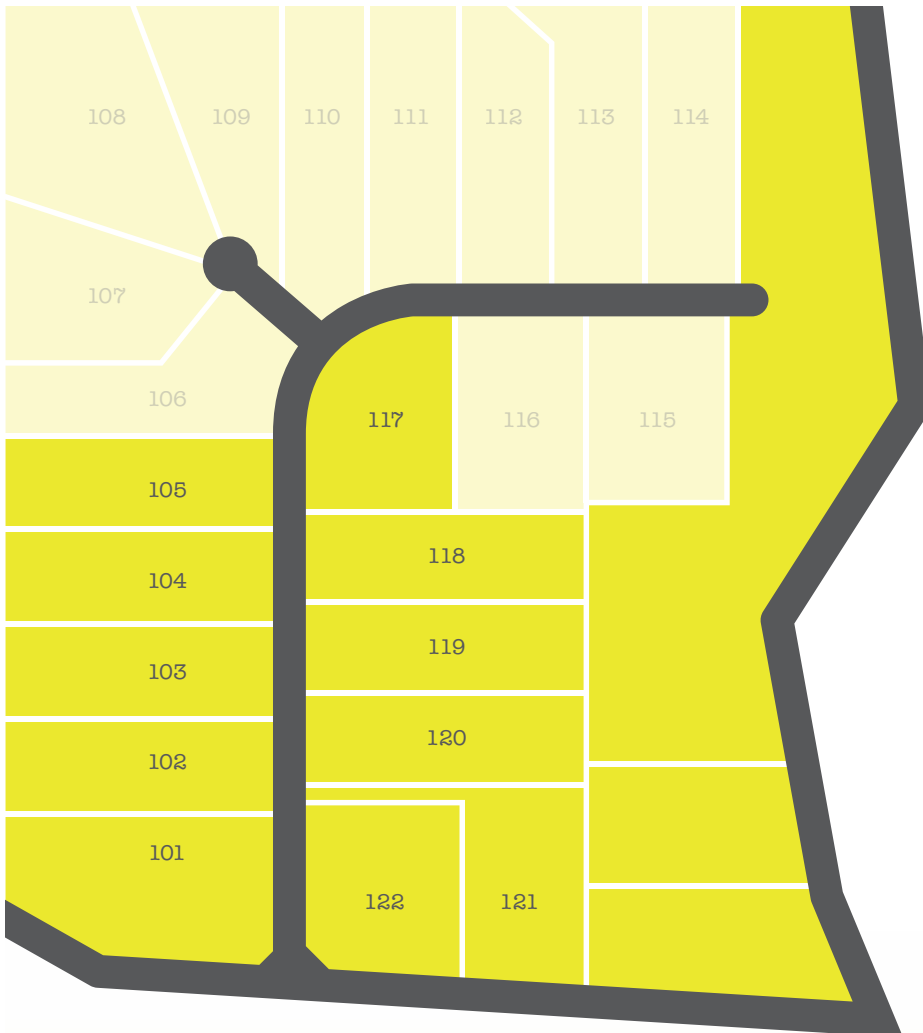

# wattleview

estate

SITE	LAND SIZE	PRICE
101	1.124ha	SOLD
102	8053m <sup>2</sup>	\$315,000
103	8053m <sup>2</sup>	\$295,000
104	8053m <sup>2</sup>	SOLD
105	8053m <sup>2</sup>	\$295,000
106	8076m <sup>2</sup>	Released 2019
107	8258m <sup>2</sup>	Released 2019
108	1.216ha	Released 2019
109	8035m <sup>2</sup>	Released 2019
110	8014m <sup>2</sup>	Released 2019
111	8199m <sup>2</sup>	Released 2019
112	7900m <sup>2</sup>	Released 2019
113	8430m <sup>2</sup>	Released 2019
114	8164m <sup>2</sup>	Released 2019
115	8034m <sup>2</sup>	Released 2019
116	8000m <sup>2</sup>	Released 2019
117	7998m <sup>2</sup>	\$305,000
118	8010m <sup>2</sup>	\$315,000
119	8010m <sup>2</sup>	SOLD
120	8010m <sup>2</sup>	\$315,000
121	8666m <sup>2</sup>	\$315,000
122	8109m <sup>2</sup>	SOLD

# room to run free

**NOW SELLING**

Make the move today

2 acre blocks with house and land packages available

Bailey

6572 2705

[withbailey.com.au/wattleview](http://withbailey.com.au/wattleview)