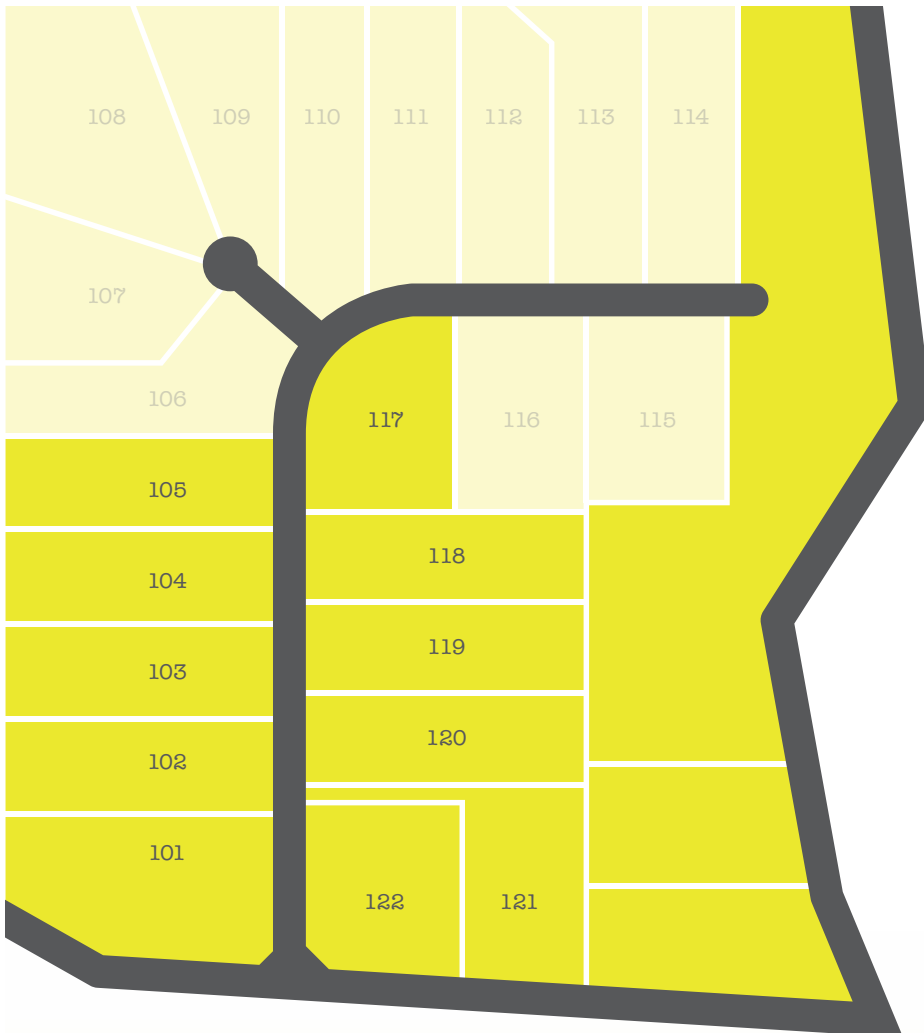

wattleview

estate

SITE	LAND SIZE	PRICE
101	1.124ha	Bell River Home \$795,000
102	8053m ²	\$340,000
103	8053m ²	\$335,000
104	8053m ²	Bell River Home \$795,000
105	8053m ²	\$335,000
106	8076m ²	Released 2019
107	8258m ²	Released 2019
108	1.216ha	Released 2019
109	8035m ²	Released 2019
110	8014m ²	Released 2019
111	8199m ²	Released 2019
112	7900m ²	Released 2019
113	8430m ²	Released 2019
114	8164m ²	Released 2019
115	8034m ²	Released 2019
116	8000m ²	Released 2019
117	7998m ²	\$395,000
118	8010m ²	\$395,000
119	8010m ²	\$395,000
120	8010m ²	\$395,000
121	8666m ²	\$370,000
122	8109m ²	Bell River Home \$895,000

room to run free

NOW SELLING

Make the move today

2 acre blocks with house and land packages available

Bailey

6572 2705

withbailey.com.au/wattleview